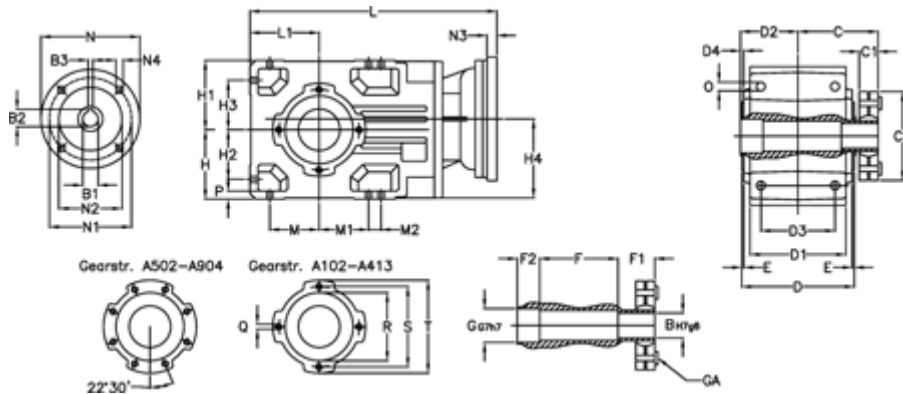

Article number: 29600229285220
 Description: Bevel helical gearbox
 A203US-292,8-P63B5

Measures

B = 30	D1 = 110	F2 = 36	L = 361.5	N3 = -
B1 = 11	D2 = 60	G = 32	L1 = 80	N4 = M8x19
B2 = 12.8	D3 = 90	GA = 14,5 NM	M = 60.0	O = 9.5
B3 = 4	d4 = 4.5	H = 80	M1 = 60.0	P = 9
C = 89.5	Description = A203US-xx-P63 B5	H1 = 80	M2 = -	Q = M8x15
C1 = 23	E = 3.0	H2 = 60.0	N = 140	R = 95
C2 = 72.0	F = 77.5	H3 = 60.0	N1 = 115	S = 115
D = 136	F1 = 36.0	H4 = 93.0	N2 = 95	T = 140